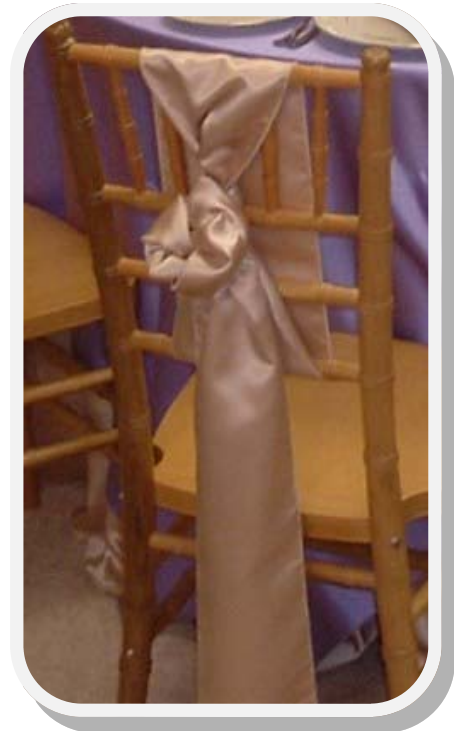

## Chair Sashes

Bengaline Truffle, Sand, Dark Brown, Walnut Beige

Bengaline Canary, Apple Green, Silverado, and Wineberry

*Bengaline fabric has a tiny ribbed texture on a glossy finish. See how it captures the light both on top of the table or as a chair sash.*

*Bengaline chair sash size is:*

*6 x 108 inches*

*(Above) There are so many ways to tie a chair sash around a chair back. Experiment and create more.*

Try a different method of tying a sash. Start with the chair structure and have fun.