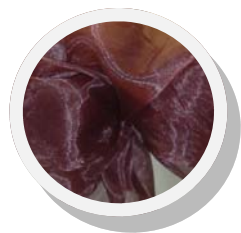

Sparkle Organza

A elegant sheer fabric that can enhance a table or modify the color to complement a new color scheme.. Multiple colors available that will meet your needs.

Sizes: 90x90 square, 120 Rd, and chair sashes.

Note: some colors have a 54x54 square available

Antique Gold

Blue Turquoise

Dark Brown

Dark Green

Deep Berry

Ivory

Lilac