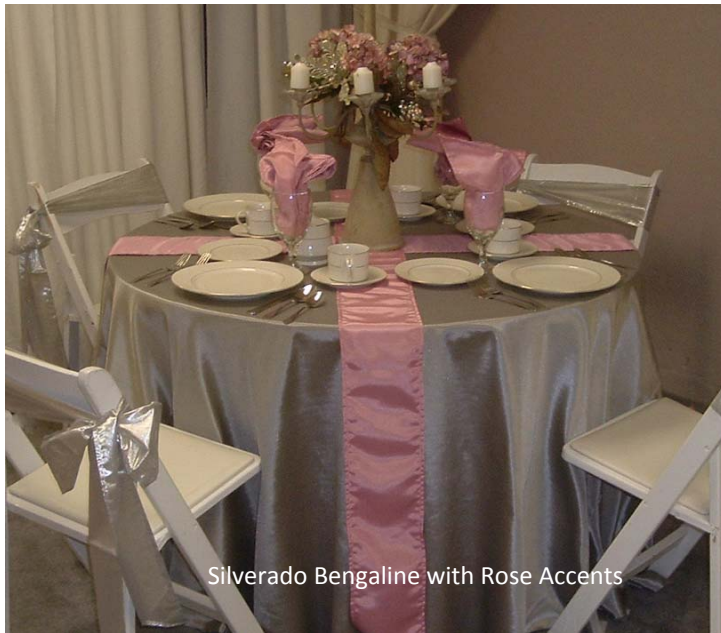

# Bengaline

*A ribbed textured fabric that makes any occasion special. The sheen picks up the light in any setting and brings a soft luster to the table.*

*Sizes: 90x90 square, 120 Rd, 132 Rd, 20x20 napkins, 90x156 banquet, and chair sashes.*

Silverado Bengaline with Rose Accents

Apple Green

Canary

Dark Brown

Ice Blue

Rose

Sand

Silverado